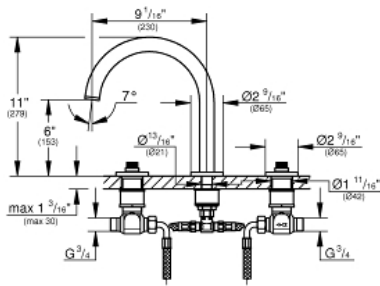

ATRIO
Roman Bathtub Faucet
MODEL # 25048003

Pure Freude
an Wasser

Product Description:
ATRIO
Roman Bathtub Faucet

Standard Specification:
• GROHE StarLight chrome finish

Applicable Codes & Standards:
• Energy Policy Act of 1992
• ASME A112.18.1/CSA B125.1