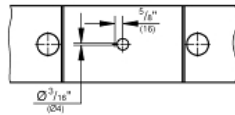

ATRIO
Roman Bathtub Faucet
MODEL # 25048003

Pure Freude
an Wasser

Product Description:
ATRIO
Roman Bathtub Faucet

Standard Specification:
• GROHE StarLight chrome finish

Applicable Codes & Standards:
• Energy Policy Act of 1992
• ASME A112.18.1/CSA B125.1